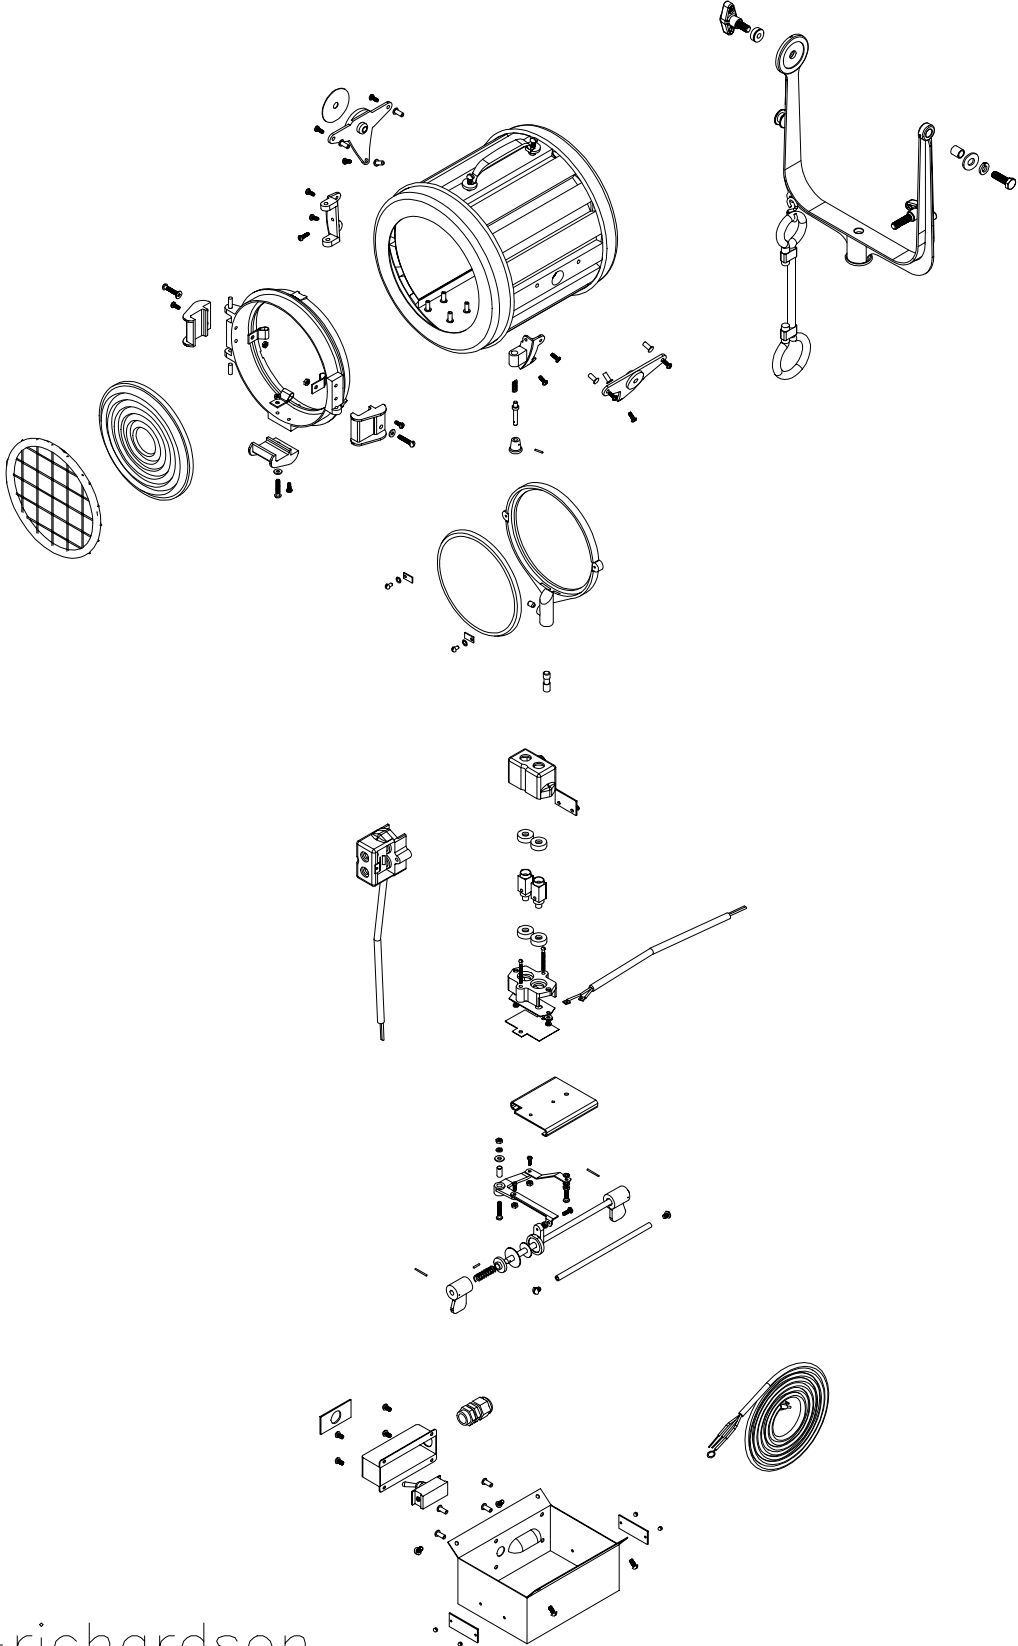

parts for type 407
baby solarspot®

order part number and quantity desired

mole—richardson

937 north sycamore ave.
hollywood, ca. 90038
tel:(323) 851-0111 fax:(323) 851-5593

e-mail: info@mole.com

www.mole.com

manufacturing · sales · rentals · studio depot · moletown

parts for type 407
baby solarspot®

order part number and quantity desired

mole—richardson

937 north sycamore ave.
hollywood, ca. 90038
tel:(323) 851-0111 fax:(323) 851-5593

e-mail: info@mole.com

www.mole.com

407-227

h.332

9.

parts for type 407
baby solarspot®

order part number and quantity desired

mole-richardson