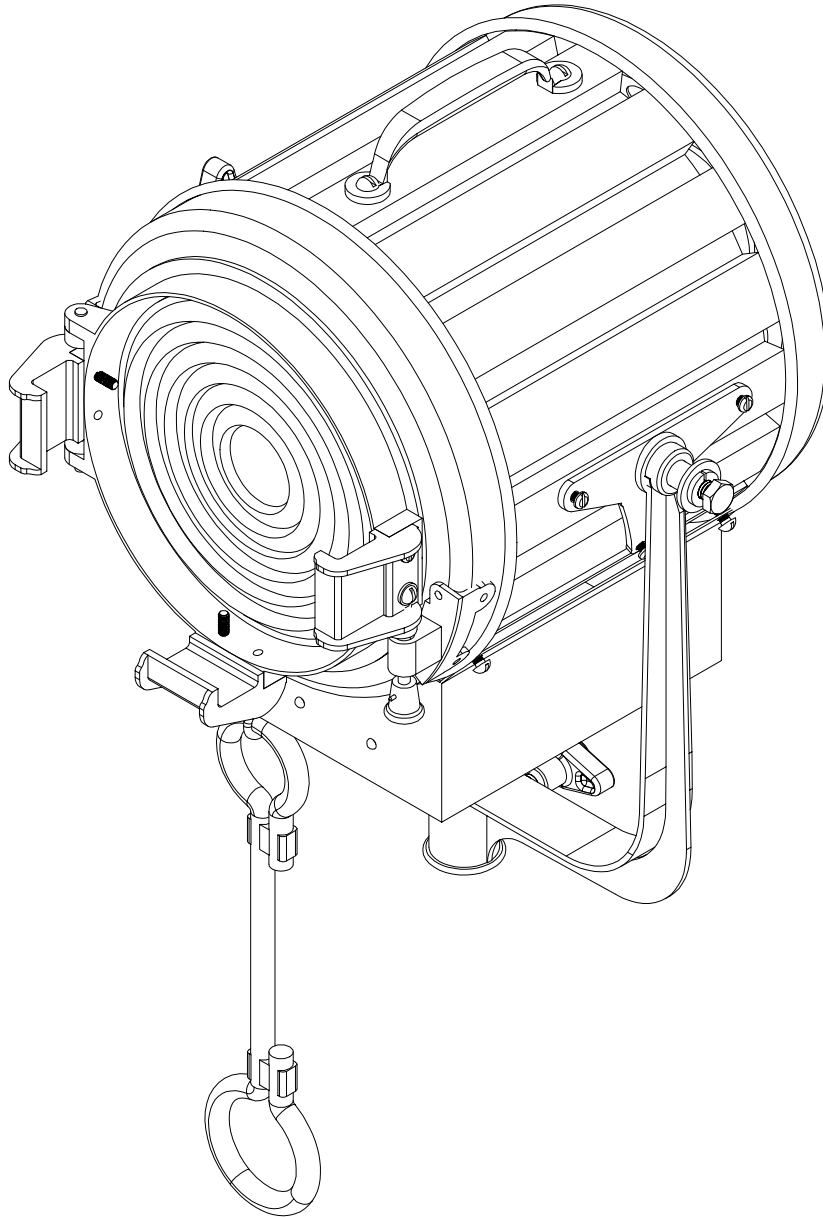

parts for type 407
baby solarspot®

order part number and quantity desired

mole—richardson

937 north sycamore ave.
hollywood, ca. 90038
tel:(323) 851-0111 fax:(323) 851-5593

e-mail: info@mole.com

www.mole.com

manufacturing · sales · rentals · studio depot · moletown

parts for type 407
baby solarspot®

order part number and quantity desired

mole—richardson

937 north sycamore ave.
hollywood, ca. 90038
tel:(323) 851-0111 fax:(323) 851-5593

e-mail: info@mole.com

www.mole.com

407-227

h.332

9.

parts for type 407
baby solarspot®

order part number and quantity desired

mole-richardson