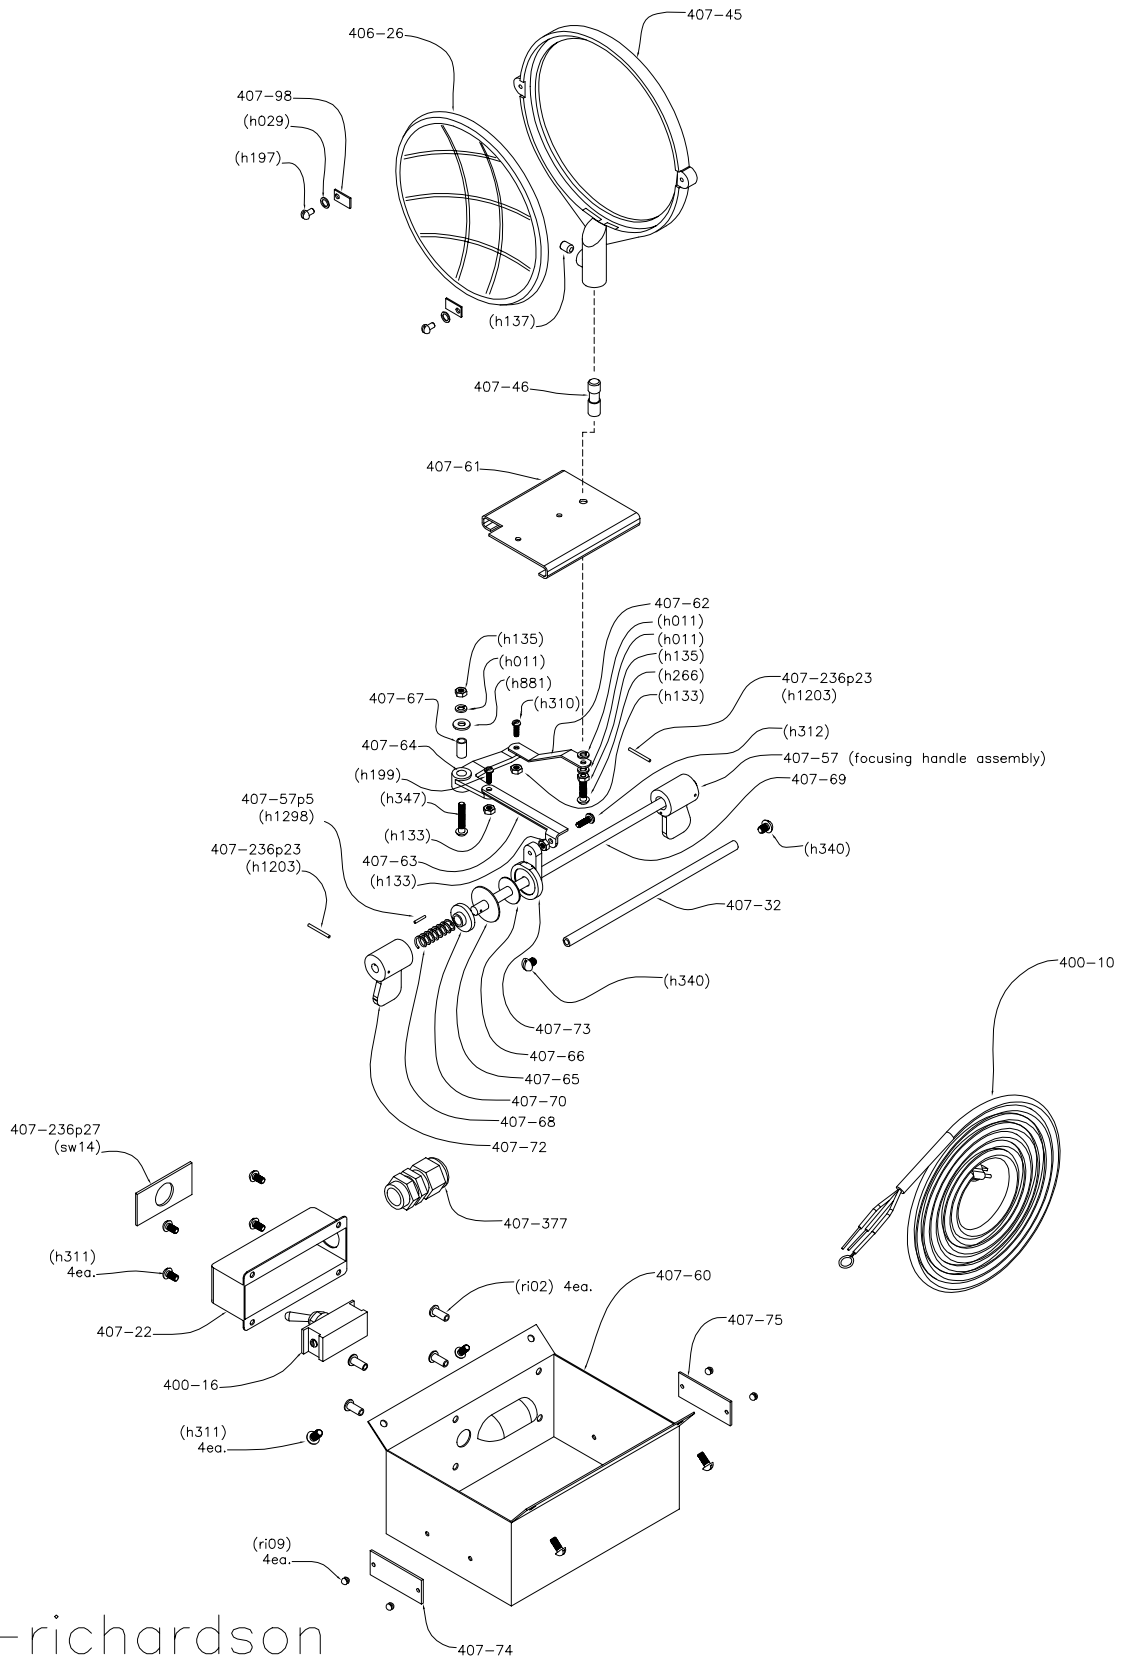

parts for type 407
baby solarspot®

order part number and quantity desired

mole—richardson

937 north sycamore ave.
hollywood, ca. 90038
tel:(323) 851-0111 fax:(323) 851-5593

e-mail: info@mole.com

www.mole.com

manufacturing · sales · rentals · studio depot · moletown

parts for type 407
baby solarspot®

order part number and quantity desired

mole—richardson

937 north sycamore ave.
hollywood, ca. 90038
tel:(323) 851-0111 fax:(323) 851-5593

e-mail: info@mole.com

www.mole.com

407-227

h.332

9.

parts for type 407
baby solarspot®

order part number and quantity desired

mole-richardson