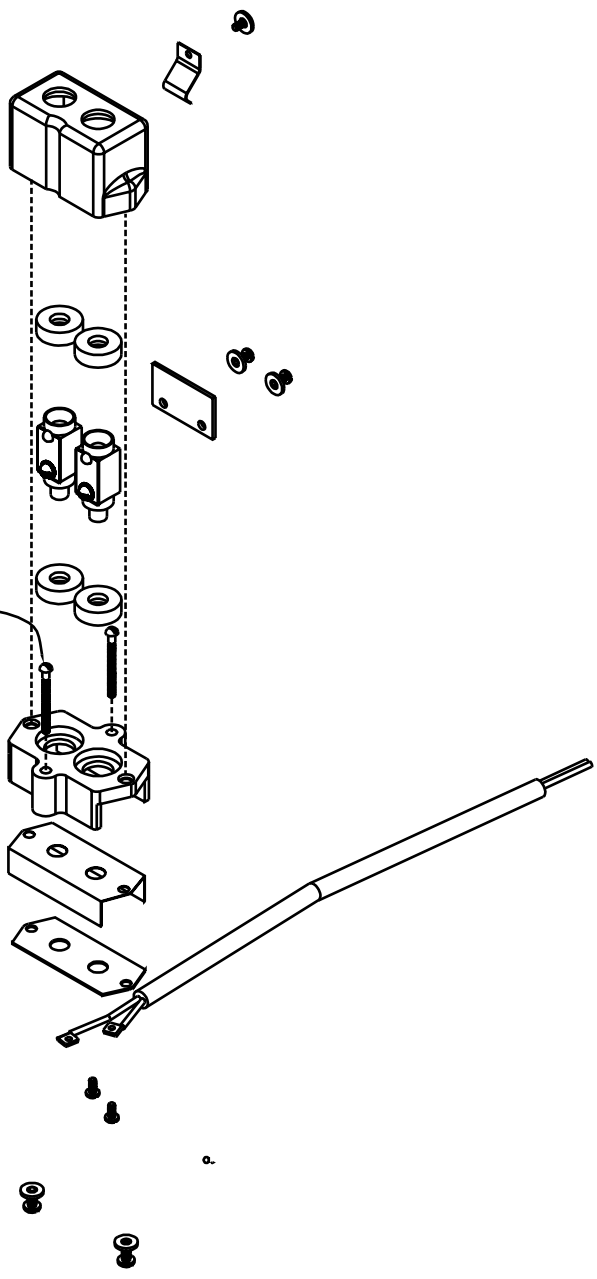

parts for type 407
baby solarspot®

order part number and quantity desired

mole—richardson

937 north sycamore ave.
hollywood, ca. 90038
tel:(323) 851-0111 fax:(323) 851-5593

e-mail: info@mole.com

www.mole.com

manufacturing · sales · rentals · studio depot · moletown

parts for type 407
baby solarspot®

order part number and quantity desired

mole—richardson

937 north sycamore ave.
hollywood, ca. 90038
tel:(323) 851-0111 fax:(323) 851-5593

e-mail: info@mole.com

www.mole.com

407-227

h.332

9.

parts for type 407
baby solarspot®

order part number and quantity desired

mole-richardson